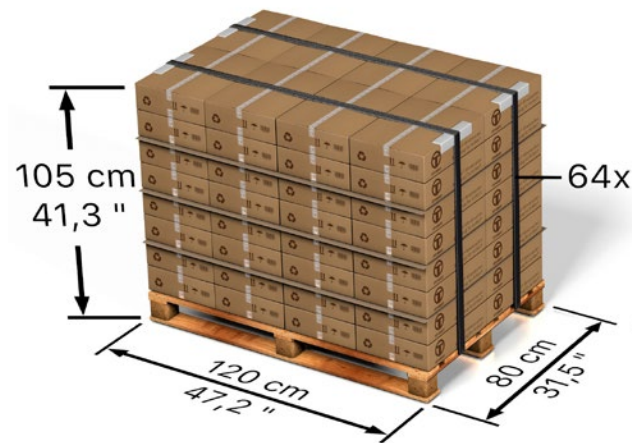

AirRex® Dummy Plug

AirRex® dummy plugs are packed in eco-friendly boxes made from recycled paper and shipped on pallets.

Customs tariff number:
84219990

Packaging dimensions:

Shipping dimensions:

Product	Pieces per Box	Dimensions per Box	Weight Full Box	Type of Pallet	Boxes per Pallet	Pieces per Pallet	Dimensions Full Pallet	Shipping Weight Full Pallet
Blank plug for AirRex®	175	L 39 x W 30 x H 10 cm L 15.4 x W 11.8 x H 3.9 inch	3,5 kg 7.72 lbs	EU Pallet (25 kg/55.12 lbs)	64	11200 pcs.	L 120 x W 80 x H105 cm L 47.2 x W 31.5 x H 41.3 inch	249 kg 548.95 lbs

INCLUDING sealing