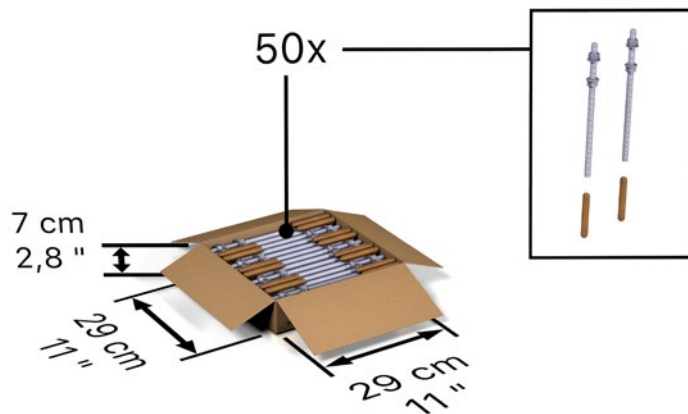

Customs tariff number:
84219990

Packaging dimensions:

Shipping dimensions:

Product	Pieces per Box	Dimensions per Box	Weight Full Box	Type of Pallet	Boxes per Pallet	Pieces per Pallet	Dimensions Full Pallet	Shipping Weight Full Pallet
AirRex® Connection for Round Header with Drill Hole (all sizes)	5	L 109 x W 25 x H 31 cm L 43 x W 9.8 x H 12.2 inch	6,5 kg 14.33 lbs	EU Pallet (25 kg/55.12 lbs)	9	45 pcs.	L 120 x W 80 x H 110 cm L 47.2 x W 31.5 x H 43.3 inch	83,5 kg 184.09 lbs

INCLUDING fastening materials

AirRex® Anchor Rods 250 mm

AirRex® anchor rods are packed in eco-friendly boxes made from recycled paper and shipped on pallets.

Customs tariff number:
84219990

Packaging dimensions:

Shipping dimensions:

Product	Pieces per Box	Dimensions per Box	Weight Full Box	Type of Pallet	Boxes per Pallet	Pieces per Pallet	Dimensions Full Pallet	Shipping Weight Full Pallet
Anchor Rods Set M10 250 mm	50	2x L29x W29xH7 cm 2x L11xW11xH2.8 inch	17 kg 37.48 lbs	EU Pallet with collar (35 kg/77.16 lbs)	80	2000 sets	L120 x W 80 x H 85 cm L 47.2 x W 31.5 x H 33.5 inch	1395 kg 3075.45 lbs

AirRex® Anchor Rods 330 mm

AirRex® anchor rods are packed in eco-friendly boxes made from recycled paper and shipped on pallets.

Customs tariff number:
84219990

Packaging dimensions:

Shipping dimensions:

Product	Pieces per Box	Dimensions per Box	Weight Full Box	Type of Pallet	Boxes per Pallet	Pieces per Pallet	Dimensions Full Pallet	Shipping Weight Full Pallet
Anchor Rods Set M10 330 mm	50	L 29 x W 29 x H 7 cm L 11 x W 11 x H 2.8 inch	22,5 kg 49.60 lbs	EU Pallet with collar (35 kg/77.16 lbs)	80	2000 sets	L 120 x W 80 x H 85 cm L 47.2 x W 31.5 x H 33.5 inch	1825 kg 4023.44 lbs