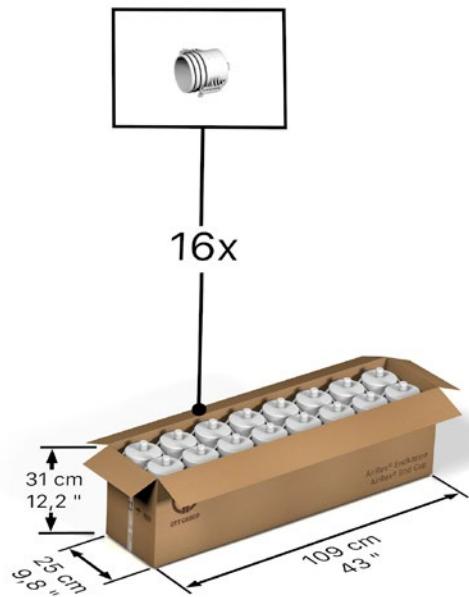

AirRex® End Cap

AirRex® end caps are packed in eco-friendly boxes made from recycled paper and shipped on pallets.

Customs tariff number:
84219990

Packaging dimensions:

Shipping dimensions:

Product	Pieces per Box	Dimensions per Box	Weight Full Box	Type of Pallet	Boxes per Pallet	Pieces per Pallet	Dimensions Full Pallet	Shipping Weight Full Pallet
AirRex® End Cap	16	L 109 x W 25 x H 31 cm L 43 x W 9.8 x H 12.2 inch	6 kg 88.18 lbs	EU Pallet (25 kg/55.12 lbs)	9	144 pcs.	L 120 x W 80 x H 110 cm L 47.2 x W 31.5 x H 43.3 inch	80 kg 176.37 lbs

INCLUDING sealing