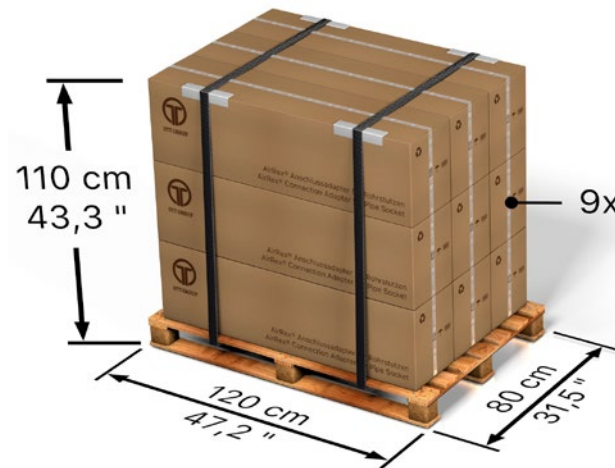

AirRex® Adapter for Round Pipes with Drill Hole

AirRex® adapter for round pipes with drill hole are packed in eco-friendly boxes made from recycled paper and shipped on pallets.

Customs tariff number:
84219990

Packaging dimensions:

Shipping dimensions:

Product	Pieces per Box	Dimensions per Box	Weight Full Box	Type of Pallet	Boxes per Pallet	Pieces per Pallet	Dimensions Full Pallet	Shipping Weight Full Pallet
AirRex® Connection for Round Header with Drill Hole (all sizes)	5	L 109 x W 25 x H 31 cm L 43 x W 9.8 x H 12.2 inch	6,5 kg 14.33 lbs	EU Pallet (25 kg/55.12 lbs)	9	45 pcs.	L 120 x W 80 x H 110 cm L 47.2 x W 31.5 x H 43.3 inch	83,5 kg 184.09 lbs

INCLUDING fastening materials