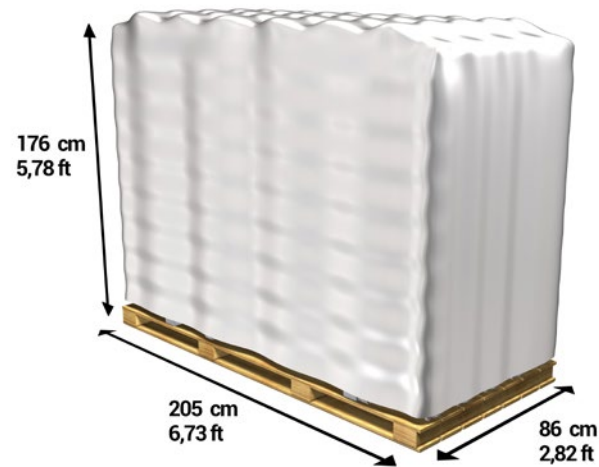

AirRex® Module

AirRex® modules are shipped on a pallet protected from dust and rain water. The required adapters to connect AirRex to the air feeding piping are pre-assembled.

Customs tariff number:

84219990

Packaging dimensions:

Shipping dimensions:

Product		Type of Pallet	Boxes per Pallet	Pieces per Pallet	Dimensions Full Pallet	Shipping Weight Full Pallet
AirRex® Module	Pcs. modules without boxes	One-way pallet (30 kg/66.14 lbs)		45 pcs.	L 205 x W 86 x H 176 cm L 80.71 x W 33.86 x H 69.29 inch	298 kg 656.98 lbs

WITHOUT fastening materials