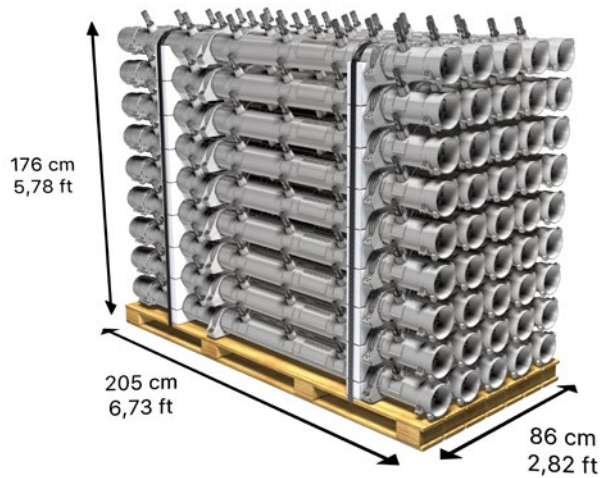

AirRex® Module

AirRex® modules are shipped on a pallet protected from dust and rain water. The required adapters to connect AirRex to the air feeding piping are pre-assembled.

Customs tariff number:

84219990

Packaging dimensions:

Shipping dimensions:

Product		Type of Pallet	Boxes per Pallet	Pieces per Pallet	Dimensions Full Pallet	Shipping Weight Full Pallet
AirRex® Module	Pcs. modules without boxes	One-way pallet (30 kg/66.14 lbs)		45 pcs.	L 205 x W 86 x H 176 cm L 80.71 x W 33.86 x H 69.29 inch	298 kg 656.98 lbs

WITHOUT fastening materials