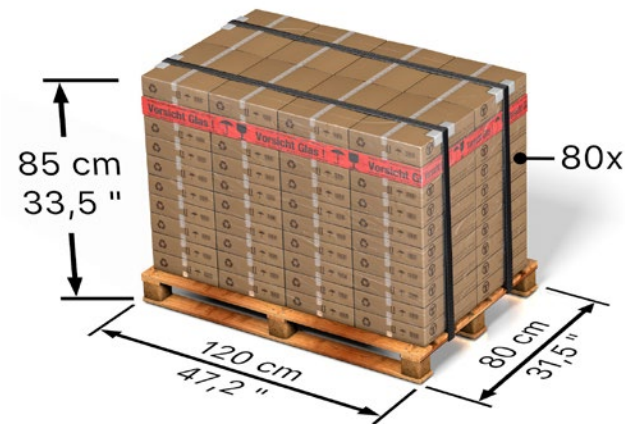

Shipping dimensions:

Product	Pieces per Box	Dimensions per Box	Weight Full Box	Type of Pallet	Boxes per Pallet	Pieces per Pallet	Dimensions Full Pallet	Shipping Weight Full Pallet
Anchor Rods Set M10 250 mm	50	2x L29x W29xH7 cm 2x L11xW11xH2.8 inch	17 kg 37.48 lbs	EU Pallet with collar (35 kg/77.16 lbs)	80	2000 sets	L120 x W 80 x H 85 cm L 47.2 x W 31.5 x H 33.5 inch	1395 kg 3075.45 lbs

AirRex® Anchor Rods 330 mm

AirRex® anchor rods are packed in eco-friendly boxes made from recycled paper and shipped on pallets.

Customs tariff number:
84219990

Packaging dimensions:

Shipping dimensions:

Product	Pieces per Box	Dimensions per Box	Weight Full Box	Type of Pallet	Boxes per Pallet	Pieces per Pallet	Dimensions Full Pallet	Shipping Weight Full Pallet
Anchor Rods Set M10 330 mm	50	L 29 x W 29 x H 7 cm L 11 x W 11 x H 2.8 inch	22,5 kg 49.60 lbs	EU Pallet with collar (35 kg/77.16 lbs)	80	2000 sets	L 120 x W 80 x H 85 cm L 47.2 x W 31.5 x H 33.5 inch	1825 kg 4023.44 lbs