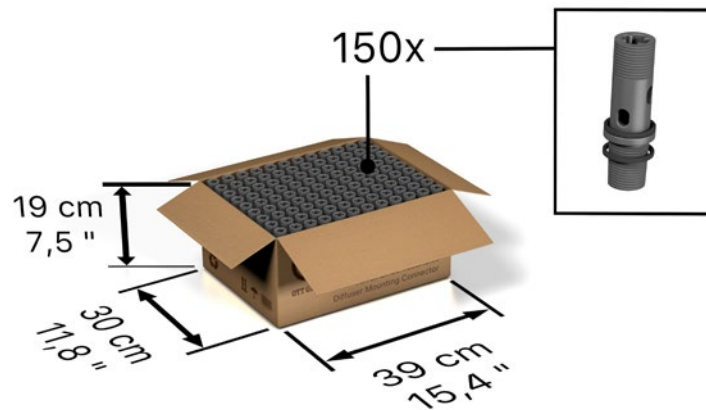

AirRex® Mounting Connector for MAGNUM®

AirRex® mounting connectors for MAGNUM® are packed in eco-friendly boxes made from recycled paper and shipped on pallets.

Customs tariff number:
84219990

Packaging dimensions:

Shipping dimensions:

Product	Pieces per Box	Dimensions per Box	Weight Full Box	Type of Pallet	Boxes per Pallet	Pieces per Pallet	Dimensions Full Pallet	Shipping Weight Full Pallet
Diffuser Mounting Connector	150	L 39 x W 30 x H 19 cm L 15.4 x W 11.8 x H 7.5 inch	6 kg 13.23 lbs	EU Pallet (25 kg/55.12 lbs)	40	6000 pcs.	L 120 x W 80 x H 110 cm L 47.2 x W 31.5 x H 43.3 inch	265 kg 584.23 lbs

INCLUDING sealing