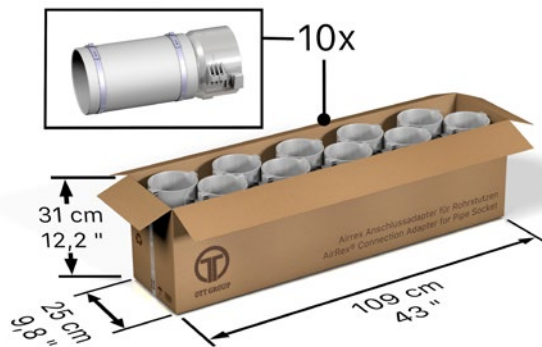

AirRex® Adapter for Pipe Socket

AirRex® adapter for pipe sockets are packed in eco-friendly boxes made from recycled paper and shipped on pallets.

Customs tariff number:
84219990

Packaging dimensions:

Shipping dimensions:

Product	Pieces per Box	Dimensions per Box	Weight Full Box	Type of Pallet	Boxes per Pallet	Pieces per Pallet	Dimensions Full Pallet	Shipping Weight Full Pallet
AirRex® Connection Adapter for Pipe Socket (all sizes)	10	L 109 x W 25 x H 31 cm L 43 x W 9.8 x H 12.2 inch	8 kg 17.64 lbs	EU Pallet (25 kg/55.12 lbs)	9	90 pcs.	L 120 x W 80 x H 110 cm L 47.2 x W 31.5 x H 43.3 inch	97 kg 213.85 lbs

INCLUDING transition hose and 2 clamps.