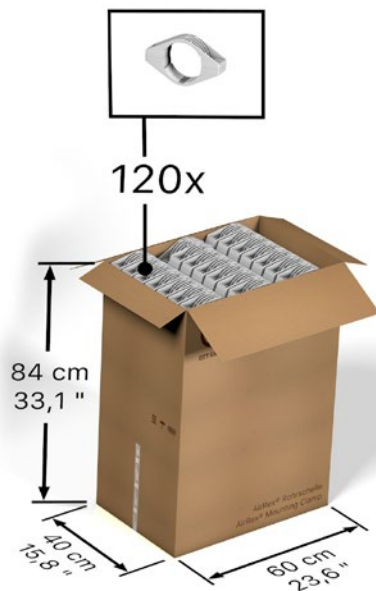

AirRex® Pipe Clamp

AirRex® pipe clamps are packed in eco-friendly boxes made from recycled paper and shipped on pallets.

Customs tariff number:
84219990

Packaging dimensions:

Shipping dimensions:

Product	Pieces per Box	Dimensions per Box	Weight Full Box	Type of Pallet	Boxes per Pallet	Pieces per Pallet	Dimensions Full Pallet	Shipping Weight Full Pallet
AirRex® Pipe Clamp	120	L 60 x W 40 x H 84 cm L 23.6 x W 15.8 x H 33.1 inch	40 kg 88.18 lbs	EU Pallet (25 kg/55.12 lbs)	8	960 pcs.	L 120 x W 80 x H 185 cm L 47.2 x W 31.5 x H 72.9 inch	345 kg 760.59 lbs

INCLUDING sealing