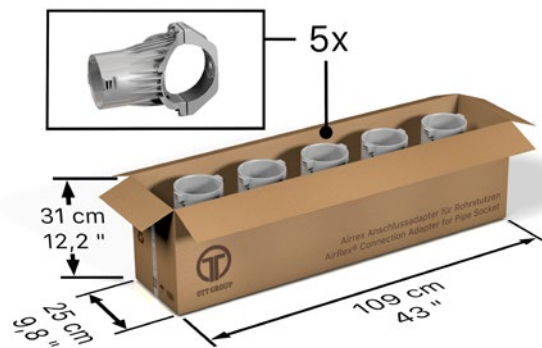

AirRex® Adapter for Round Pipes with Drill Hole

AirRex® adapter for round pipes with drill hole are packed in eco-friendly boxes made from recycled paper and shipped on pallets.

Customs tariff number:
84219990

Packaging dimensions:

Shipping dimensions:

Product	Pieces per Box	Dimensions per Box	Weight Full Box	Type of Pallet	Boxes per Pallet	Pieces per Pallet	Dimensions Full Pallet	Shipping Weight Full Pallet
AirRex® Connection for Round Header with Drill Hole (all sizes)	5	L 109 x W 25 x H 31 cm L 43 x W 9.8 x H 12.2 inch	6,5 kg 14.33 lbs	EU Pallet (25 kg/55.12 lbs)	9	45 pcs.	L 120 x W 80 x H 110 cm L 47.2 x W 31.5 x H 43.3 inch	83,5 kg 184.09 lbs

INCLUDING fastening materials