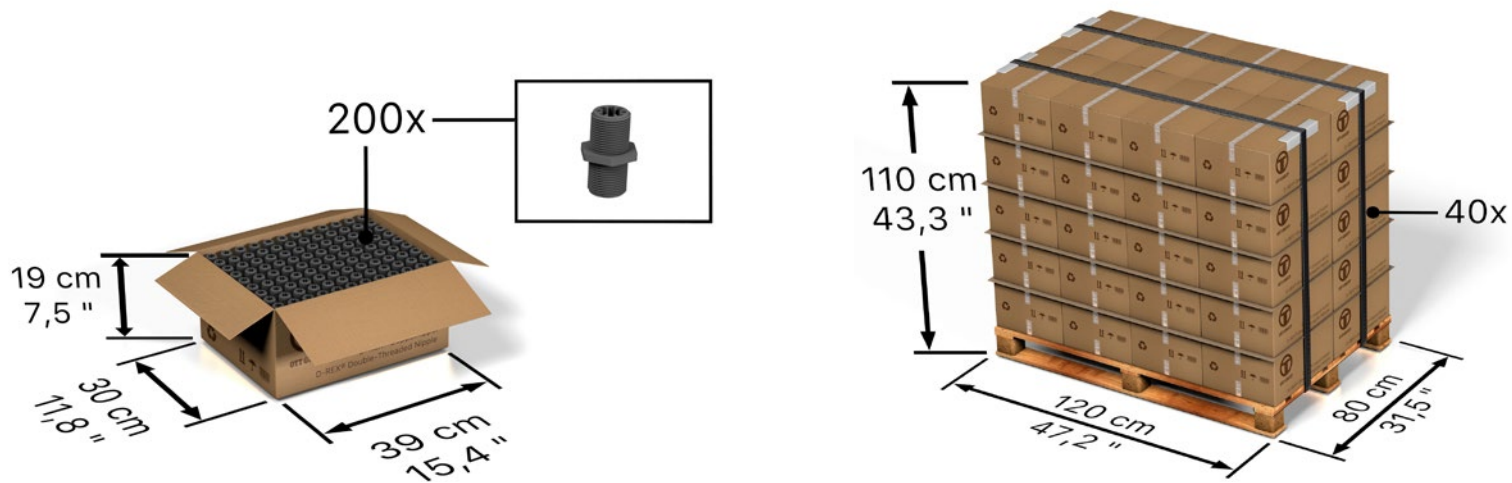

Double Nipple for D-REX®

D-REX® double-threaded nipples are packed in eco-friendly boxes made from recycled paper and shipped on pallets.

Customs tariff number:
84219990

Packaging dimensions:

Shipping dimensions:

Product	Pieces per Box	Dimensions per Box	Weight Full Box	Type of Pallet	Boxes per Pallet	Pieces per Pallet	Dimensions Full Pallet	Shipping Weight Full Pallet
D-REX® Double-Threaded Nipple	200	L 39 x W 30 x H 19 cm L 15.4 x W 11.8 x H 7.5 inch	5,5 kg 12.13 lbs	EU Pallet (25 kg/55.12 lbs)	40	8000 pcs.	L 120 x W 80 x H 110 cm L 47.2 x W 31.5 x H 43.3 inch	245 kg 540.13 lbs

INCLUDING sealing