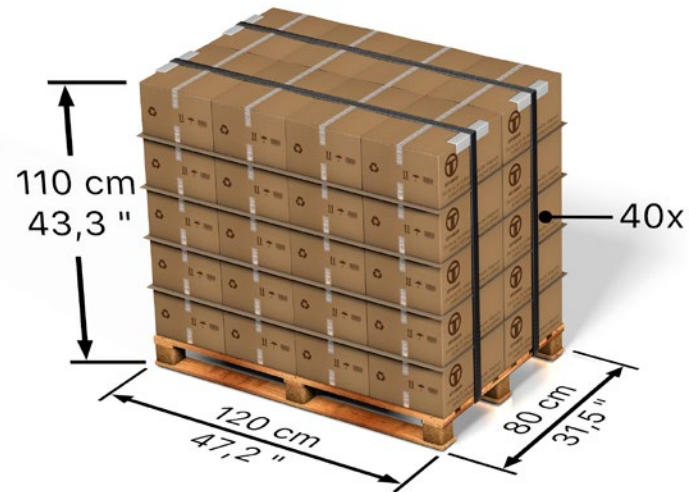

Sealing for MAGNUM® Securing Nut

Sealings for MAGNUM® cap nuts are packed in eco-friendly boxes made from recycled paper and shipped on pallets.

Customs tariff number:
84219990

Packaging dimensions:

Shipping dimensions:

Product	Pieces per Box	Dimensions per Box	Weight Full Box	Type of Pallet	Boxes per Pallet	Pieces per Pallet	Dimensions Full Pallet	Shipping Weight Full Pallet
Sealing for MAGNUM® Cap Nut	8000	L 39 x W 30 x H 19 cm L 15.4 x W 11.8 x H 7.5 inch	6 kg 13.23 lbs	EU Pallet (25 kg/55.12 lbs)	40	320000 pcs.	L 120 x W 80 x H 110 cm L 47.2 x W 31.5 x H 43.3 inch	265 kg 584.23 lbs