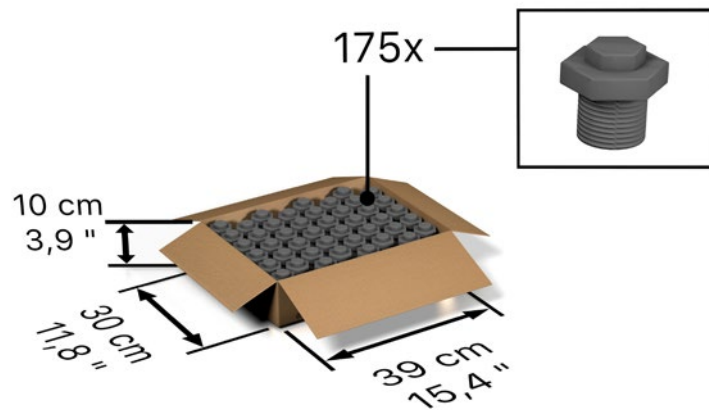

AirRex® Dummy Plug

AirRex® dummy plugs are packed in eco-friendly boxes made from recycled paper and shipped on pallets.

Customs tariff number:
84219990

Packaging dimensions:

Shipping dimensions:

Product	Pieces per Box	Dimensions per Box	Weight Full Box	Type of Pallet	Boxes per Pallet	Pieces per Pallet	Dimensions Full Pallet	Shipping Weight Full Pallet
Blank plug for AirRex®	175	L 39 x W 30 x H 10 cm L 15.4 x W 11.8 x H 3.9 inch	3,5 kg 7.72 lbs	EU Pallet (25 kg/55.12 lbs)	64	11200 pcs.	L 120 x W 80 x H105 cm L 47.2 x W 31.5 x H 41.3 inch	249 kg 548.95 lbs

INCLUDING sealing