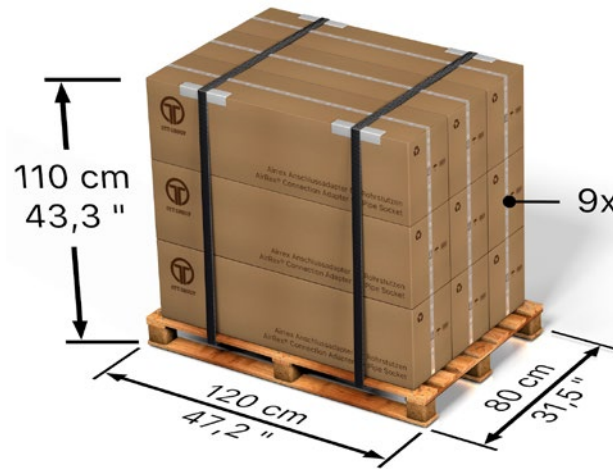

AirRex® Adapter for Pipe Socket

AirRex® adapter for pipe sockets are packed in eco-friendly boxes made from recycled paper and shipped on pallets.

Customs tariff number:
84219990

Packaging dimensions:

Shipping dimensions:

Product	Pieces per Box	Dimensions per Box	Weight Full Box	Type of Pallet	Boxes per Pallet	Pieces per Pallet	Dimensions Full Pallet	Shipping Weight Full Pallet
AirRex® Connection Adapter for Pipe Socket (all sizes)	10	L 109 x W 25 x H 31 cm L 43 x W 9.8 x H 12.2 inch	8 kg 17.64 lbs	EU Pallet (25 kg/55.12 lbs)	9	90 pcs.	L 120 x W 80 x H 110 cm L 47.2 x W 31.5 x H 43.3 inch	97 kg 213.85 lbs

INCLUDING transition hose and 2 clamps.