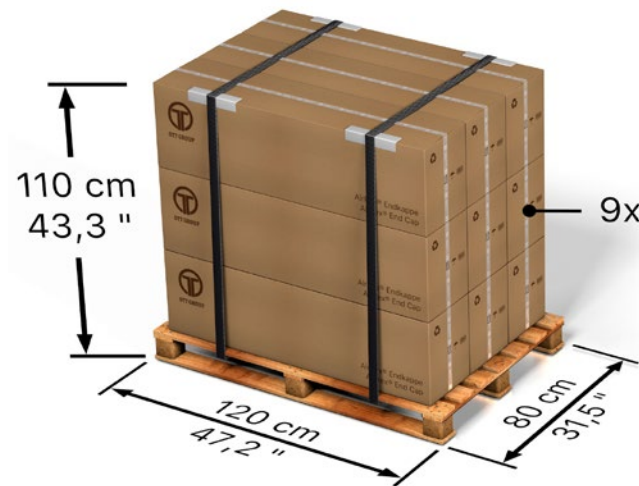

AirRex® End Cap

AirRex® end caps are packed in eco-friendly boxes made from recycled paper and shipped on pallets.

Customs tariff number:
84219990

Packaging dimensions:

Shipping dimensions:

Product	Pieces per Box	Dimensions per Box	Weight Full Box	Type of Pallet	Boxes per Pallet	Pieces per Pallet	Dimensions Full Pallet	Shipping Weight Full Pallet
AirRex® End Cap	16	L 109 x W 25 x H 31 cm L 43 x W 9.8 x H 12.2 inch	6 kg 88.18 lbs	EU Pallet (25 kg/55.12 lbs)	9	144 pcs.	L 120 x W 80 x H 110 cm L 47.2 x W 31.5 x H 43.3 inch	80 kg 176.37 lbs

INCLUDING sealing