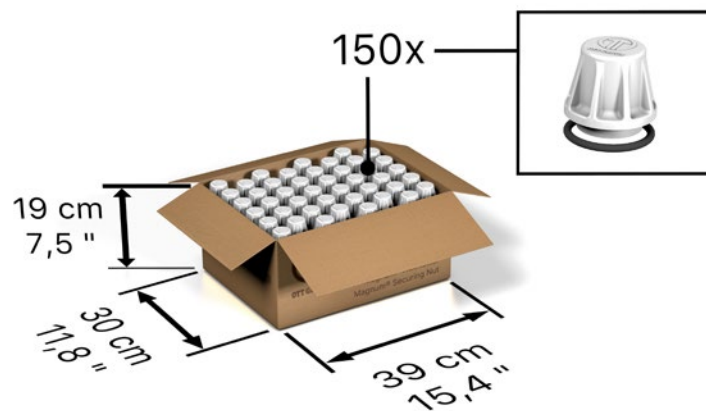

AirRex® MAGNUM® Securing Nut

AirRex® MAGNUM® securing nuts are packed in eco-friendly boxes made from recycled paper and shipped on pallets.

Customs tariff number:
84219990

Packaging dimensions:

Shipping dimensions:

Product	Pieces per Box	Dimensions per Box	Weight Full Box	Type of Pallet	Boxes per Pallet	Pieces per Pallet	Dimensions Full Pallet	Shipping Weight Full Pallet
MAGNUM® Securing Nut	150	L 39 x W 30 x H 19 cm L 15.4 x W 11.8 x H 7.5 inch	5,5 kg 12.13 lbs	EU Pallet (25 kg/55.12 lbs)	40	6000 pcs.	L 120 x W 80 x H 110 cm L 47.2 x W 31.5 x H 43.3 inch	245 kg 540.13 lbs

INCLUDING sealing