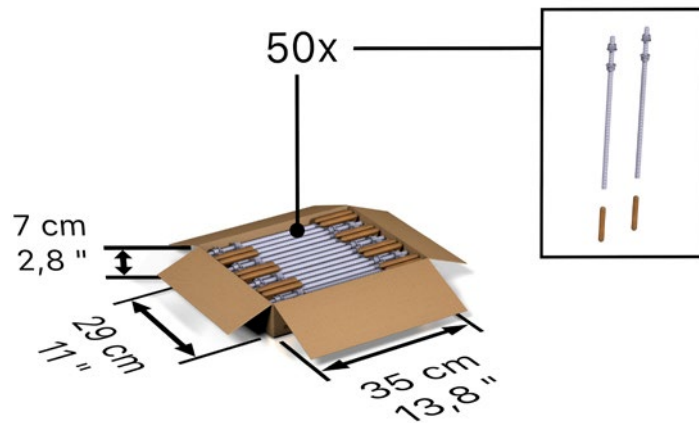

Packaging dimensions:

Shipping dimensions:

Product	Pieces per Box	Dimensions per Box	Weight Full Box	Type of Pallet	Boxes per Pallet	Pieces per Pallet	Dimensions Full Pallet	Shipping Weight Full Pallet
AirRex® Connection Adapter for Pipe Socket (all sizes)	10	L 109 x W 25 x H 31 cm L 43 x W 9.8 x H 12.2 inch	8 kg 17.64 lbs	EU Pallet (25 kg/55.12 lbs)	9	90 pcs.	L 120 x W 80 x H 110 cm L 47.2 x W 31.5 x H 43.3 inch	97 kg 213.85 lbs

INCLUDING fastening materials

AirRex® Anchor Rods 250 mm

AirRex® anchor rods are packed in eco-friendly boxes made from recycled paper and shipped on pallets.

Customs tariff number:
84219990

Packaging dimensions:

Shipping dimensions:

Product	Pieces per Box	Dimensions per Box	Weight Full Box	Type of Pallet	Boxes per Pallet	Pieces per Pallet	Dimensions Full Pallet	Shipping Weight Full Pallet
Anchor Rods Set M10 250 mm	50	2x L29x W29xH7 cm 2x L11xW11xH2.8 inch	17 kg 37.48 lbs	EU Pallet with collar (35 kg/77.16 lbs)	80	2000 sets	L120 x W 80 x H 85 cm L 47.2 x W 31.5 x H 33.5 inch	1395 kg 3075.45 lbs

AirRex® Anchor Rods 330 mm

AirRex® anchor rods are packed in eco-friendly boxes made from recycled paper and shipped on pallets.

Customs tariff number:
84219990

Packaging dimensions:

Shipping dimensions:

Product	Pieces per Box	Dimensions per Box	Weight Full Box	Type of Pallet	Boxes per Pallet	Pieces per Pallet	Dimensions Full Pallet	Shipping Weight Full Pallet
Anchor Rods Set M10 330 mm	50	L 29 x W 29 x H 7 cm L 11 x W 11 x H 2.8 inch	22,5 kg 49.60 lbs	EU Pallet with collar (35 kg/77.16 lbs)	80	2000 sets	L 120 x W 80 x H 85 cm L 47.2 x W 31.5 x H 33.5 inch	1825 kg 4023.44 lbs