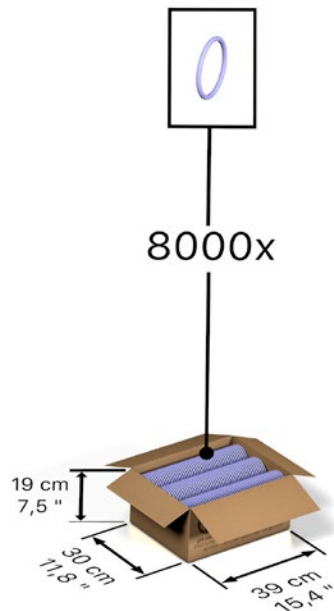

Sealing for MAGNUM® Securing Nut

Sealings for MAGNUM® cap nuts are packed in eco-friendly boxes made from recycled paper and shipped on pallets.

Customs tariff number:
84219990

Packaging dimensions:

Shipping dimensions:

Product	Pieces per Box	Dimensions per Box	Weight Full Box	Type of Pallet	Boxes per Pallet	Pieces per Pallet	Dimensions Full Pallet	Shipping Weight Full Pallet
Sealing for MAGNUM® Cap Nut	8000	L 39 x W 30 x H 19 cm L 15.4 x W 11.8 x H 7.5 inch	6 kg 13.23 lbs	EU Pallet (25 kg/55.12 lbs)	40	320000 pcs.	L 120 x W 80 x H 110 cm L 47.2 x W 31.5 x H 43.3 inch	265 kg 584.23 lbs