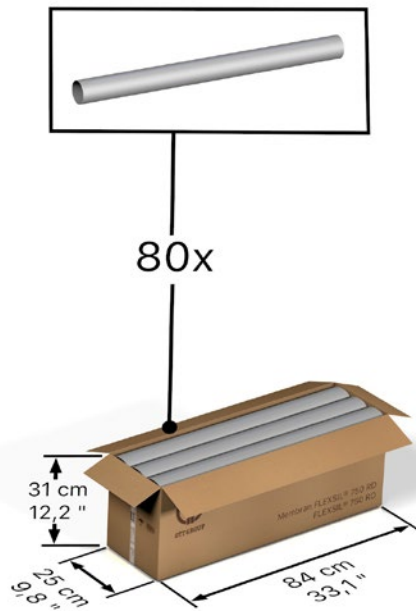

Product	Pieces per Box	Dimensions per Box	Weight Full Box	Type of Pallet	Boxes per Pallet	Pieces per Pallet	Dimensions Full Pallet	Shipping Weight Full Pallet
FLEXSIL® 1000 RD	80	L 109 x W 25 x H 31 cm L 43 x W 9.8 x H 12.2 inch	32 kg 70.55 lbs	EU Pallet (25 kg/55.12 lbs)	9	720 pcs.	L 120 x W 80 x H 110 cm L 47.2 x W 31.5 x H 43.3 inch	313 kg 690.05 lbs

Customs tariff number:
84219990

Packaging dimensions:

Shipping dimensions:

Product	Pieces per Box	Dimensions per Box	Weight Full Box	Type of Pallet	Boxes per Pallet	Pieces per Pallet	Dimensions Full Pallet	Shipping Weight Full Pallet
FLEXSIL® 750 RD	80	L 84 x W 25 x H 31 cm L 33.1 x W 9.8 x H 12.2 inch	28 kg 61.73 lbs	EU Pallet (25 kg/55.12 lbs)	9	720 pcs.	L 120 x W 80 x H 110 cm L 47.2 x W 31.5 x H 43.3 inch	277 kg 610.68 lbs