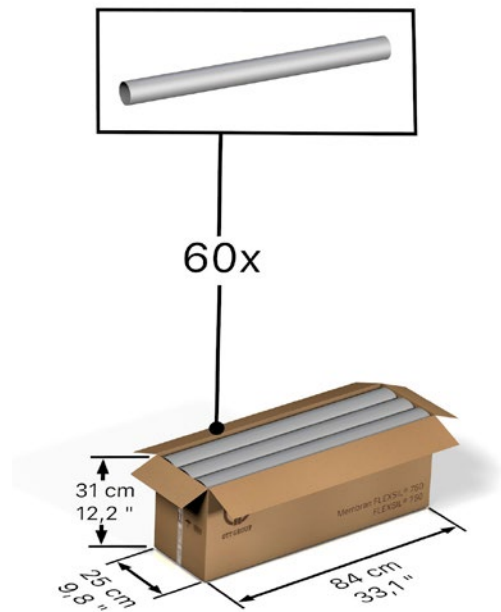

Customs tariff number:
84219990

Packaging dimensions:

Shipping dimensions:

Product	Pieces per Box	Dimensions per Box	Weight Full Box	Type of Pallet	Boxes per Pallet	Pieces per Pallet	Dimensions Full Pallet	Shipping Weight Full Pallet
FLEXNORM® 750	80	L 84 x W 25 x H 31 cm L 33.1 x W 9.8 x H 12.2 inch	32 kg 70.55 kg	EU Pallet (25 kg/55.12 lbs)	9	720 pcs.	L 120 x W 80 x H 110 cm L 47.2 x W 31.5 x H 43.3 inch	313 kg 690.05 kg

Product	Pieces per Box	Dimensions per Box	Weight Full Box	Type of Pallet	Boxes per Pallet	Pieces per Pallet	Dimensions Full Pallet	Shipping Weight Full Pallet
FLEXNORM® 500	80	L 59 x W 25 x H 31 cm L 33.1 x W 9.8 x H 12.2 inch	23 kg 50.71 lbs	EU Pallet (25 kg/55.12 lbs)	18	1440 pcs.	L 120 x W 80 x H 110 cm L 47.2 x W 31.5 x H 43.3 inch	439 kg 967.83 lbs

Product	Pieces per Box	Dimensions per Box	Weight Full Box	Type of Pallet	Boxes per Pallet	Pieces per Pallet	Dimensions Full Pallet	Shipping Weight Full Pallet
FLEXSIL® 1000	60	L 109 x W 25 x H 31 cm L 43 x W 9.8 x H 12.2 inch	29 kg 63.93 lbs	EU Pallet (25 kg/55.12 lbs)	9	540 pcs.	L 120 x W 80 x H 110 cm L 47.2 x W 31.5 x H 43.3 inch	286 kg 630.52 lbs

Customs tariff number:
84219990

Packaging dimensions:

Shipping dimensions:

Product	Pieces per Box	Dimensions per Box	Weight Full Box	Type of Pallet	Boxes per Pallet	Pieces per Pallet	Dimensions Full Pallet	Shipping Weight Full Pallet
FLEXSIL® 750	60	L 84 x W 25 x H 31 cm L 33.1 x W 9.8 x H 12.2 inch	23 kg 50.71 lbs	EU Pallet (25 kg/55.12 lbs)	9	540 pcs.	L 120 x W 80 x H 110 cm L 47.2 x W 31.5 x H 43.3 inch	232 kg 511.47 lbs