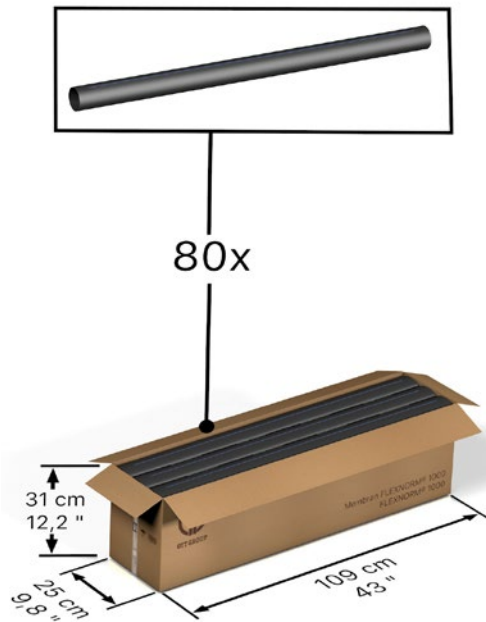

Packaging and Shipping: Diffuser Membranes

Diffuser membranes are packed in eco-friendly boxes made from recycled paper and shipped on pallets.

Customs tariff number:
84219990

Packaging dimensions:

Shipping dimensions:

Product	Pieces per Box	Dimensions per Box	Weight Full Box	Type of Pallet	Boxes per Pallet	Pieces per Pallet	Dimensions Full Pallet	Shipping Weight Full Pallet
FLEXNORM® 1000	80	L 109 x W 25 x H 31 cm L 43 x W 9.8 x H 12.2 inch	42 kg 92.59 lbs	EU Pallet (25 kg/55.12 lbs)	9	720 pcs.	L 120 x W 80 x H 110 cm L 47.2 x W 31.5 x H 43.3 inch	403 kg 888.46 lbs

EXTRA packing allows to double the number of pieces per pallet