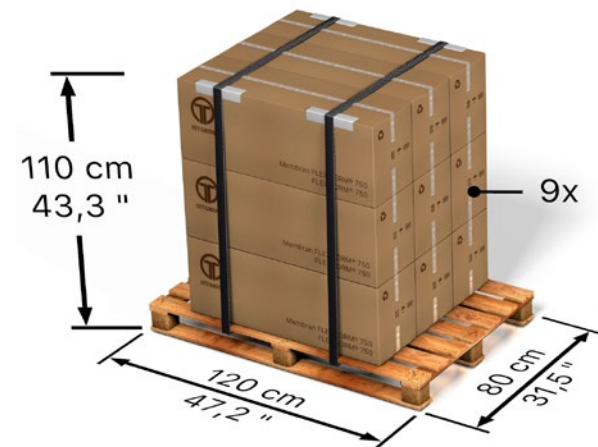

Product	Pieces per Box	Dimensions per Box	Weight Full Box	Type of Pallet	Boxes per Pallet	Pieces per Pallet	Dimensions Full Pallet	Shipping Weight Full Pallet
FLEXNORM® 1000	80	L 109 x W 25 x H 31 cm L 43 x W 9.8 x H 12.2 inch	42 kg 92.59 lbs	EU Pallet (25 kg/55.12 lbs)	9	720 pcs.	L 120 x W 80 x H 110 cm L 47.2 x W 31.5 x H 43.3 inch	403 kg 888.46 lbs

EXTRA packing allows to double the number of pieces per pallet

Packaging and Shipping: Diffuser Membranes

Diffuser membranes are packed in eco-friendly boxes made from recycled paper and shipped on pallets.

Customs tariff number:
84219990

Packaging dimensions:

Shipping dimensions:

Product	Pieces per Box	Dimensions per Box	Weight Full Box	Type of Pallet	Boxes per Pallet	Pieces per Pallet	Dimensions Full Pallet	Shipping Weight Full Pallet
FLEXNORM® 750	80	L 84 x W 25 x H 31 cm L 33.1 x W 9.8 x H 12.2 inch	32 kg 70.55 kg	EU Pallet (25 kg/55.12 lbs)	9	720 pcs.	L 120 x W 80 x H 110 cm L 47.2 x W 31.5 x H 43.3 inch	313 kg 690.05 kg

Product	Pieces per Box	Dimensions per Box	Weight Full Box	Type of Pallet	Boxes per Pallet	Pieces per Pallet	Dimensions Full Pallet	Shipping Weight Full Pallet
FLEXNORM® 500	80	L 59 x W 25 x H 31 cm L 33.1 x W 9.8 x H 12.2 inch	23 kg 50.71 lbs	EU Pallet (25 kg/55.12 lbs)	18	1440 pcs.	L 120 x W 80 x H 110 cm L 47.2 x W 31.5 x H 43.3 inch	439 kg 967.83 lbs