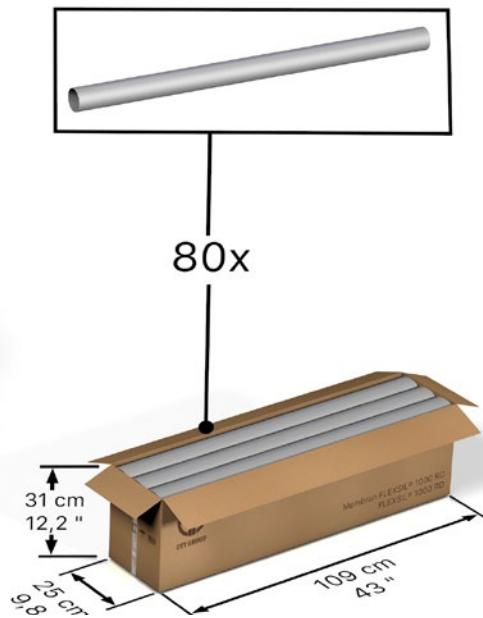

Packaging and Shipping: Diffuser Membranes

Diffuser membranes are packed in eco-friendly boxes made from recycled paper and shipped on pallets.

Customs tariff number:
84219990

Packaging dimensions:

Shipping dimensions:

Product	Pieces per Box	Dimensions per Box	Weight Full Box	Type of Pallet	Boxes per Pallet	Pieces per Pallet	Dimensions Full Pallet	Shipping Weight Full Pallet
FLEXSIL® 1000 RD	80	L 109 x W 25 x H 31 cm L 43 x W 9.8 x H 12.2 inch	32 kg 70.55 lbs	EU Pallet (25 kg/55.12 lbs)	9	720 pcs.	L 120 x W 80 x H 110 cm L 47.2 x W 31.5 x H 43.3 inch	313 kg 690.05 lbs

EXTRA packing allows to double the number of pieces per pallet