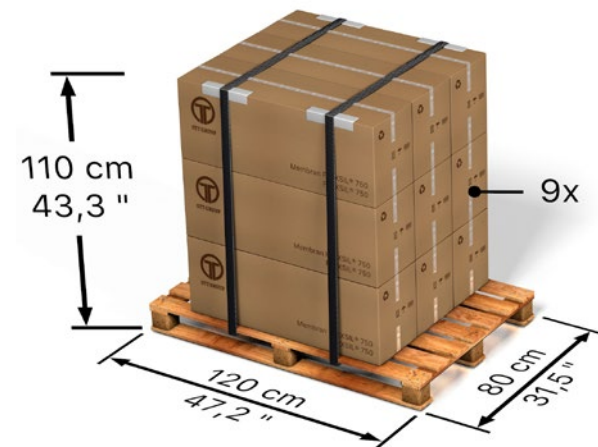

Product	Pieces per Box	Dimensions per Box	Weight Full Box	Type of Pallet	Boxes per Pallet	Pieces per Pallet	Dimensions Full Pallet	Shipping Weight Full Pallet
FLEXNORM® 500	80	L 59 x W 25 x H 31 cm L 33.1 x W 9.8 x H 12.2 inch	23 kg 50.71 lbs	EU Pallet (25 kg/55.12 lbs)	18	1440 pcs.	L 120 x W 80 x H 110 cm L 47.2 x W 31.5 x H 43.3 inch	439 kg 967.83 lbs

Product	Pieces per Box	Dimensions per Box	Weight Full Box	Type of Pallet	Boxes per Pallet	Pieces per Pallet	Dimensions Full Pallet	Shipping Weight Full Pallet
FLEXSIL® 1000	60	L 109 x W 25 x H 31 cm L 43 x W 9.8 x H 12.2 inch	29 kg 63.93 lbs	EU Pallet (25 kg/55.12 lbs)	9	540 pcs.	L 120 x W 80 x H 110 cm L 47.2 x W 31.5 x H 43.3 inch	286 kg 630.52 lbs

EXTRA packing allows to double the number of pieces per pallet

Packaging and Shipping: Diffuser Membranes

Diffuser membranes are packed in eco-friendly boxes made from recycled paper and shipped on pallets.

Customs tariff number:
84219990

Packaging dimensions:

Shipping dimensions:

Product	Pieces per Box	Dimensions per Box	Weight Full Box	Type of Pallet	Boxes per Pallet	Pieces per Pallet	Dimensions Full Pallet	Shipping Weight Full Pallet
FLEXSIL® 750	60	L 84 x W 25 x H 31 cm L 33.1 x W 9.8 x H 12.2 inch	23 kg 50.71 lbs	EU Pallet (25 kg/55.12 lbs)	9	540 pcs.	L 120 x W 80 x H 110 cm L 47.2 x W 31.5 x H 43.3 inch	232 kg 511.47 lbs