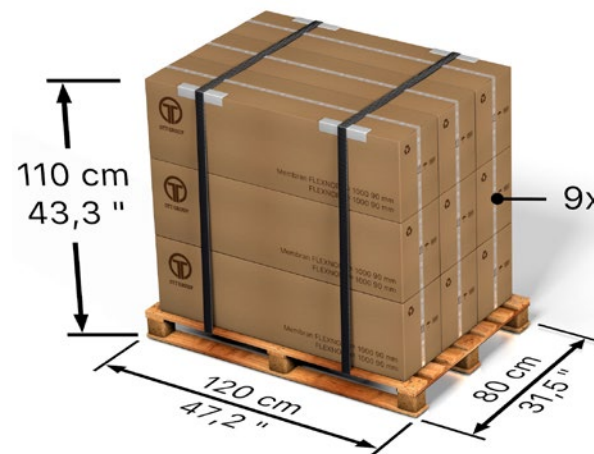

Packaging and Shipping: Diffuser Membranes

Diffuser membranes are packed in eco-friendly boxes made from recycled paper and shipped on pallets.

Customs tariff number:
84219990

Packaging dimensions:

Shipping dimensions:

Product	Pieces per Box	Dimensions per Box	Weight Full Box	Type of Pallet	Boxes per Pallet	Pieces per Pallet	Dimensions Full Pallet	Shipping Weight Full Pallet
FLEXNORM® 1000 90 mm	60	L 109 x W 25 x H 31 cm L 43 x W 9.8 x H 12.2 inch	42 kg 92.59 lbs	EU Pallet (25 kg/55.12 lbs)	9	540 pcs.	L 120 x W 80 x H 110 cm L 47.2 x W 31.5 x H 43.3 inch	401 kg 884.05 lbs

Product	Pieces per Box	Dimensions per Box	Weight Full Box	Type of Pallet	Boxes per Pallet	Pieces per Pallet	Dimensions Full Pallet	Shipping Weight Full Pallet
FLEXNORM® 1000	80	L 109 x W 25 x H 31 cm L 43 x W 9.8 x H 12.2 inch	42 kg 92.59 lbs	EU Pallet (25 kg/55.12 lbs)	9	720 pcs.	L 120 x W 80 x H 110 cm L 47.2 x W 31.5 x H 43.3 inch	403 kg 888.46 lbs

Product	Pieces per Box	Dimensions per Box	Weight Full Box	Type of Pallet	Boxes per Pallet	Pieces per Pallet	Dimensions Full Pallet	Shipping Weight Full Pallet
FLEXSIL® 500 RD	80	L 59 x W 25 x H 31 cm L 33.1 x W 9.8 x H 12.2 inch	23 kg 50.71 lbs	EU Pallet (25 kg/55.12 lbs)	18	1440 pcs.	L 120 x W 80 x H 110 cm L 47.2 x W 31.5 x H 43.3 inch	439 kg 967.83 lbs