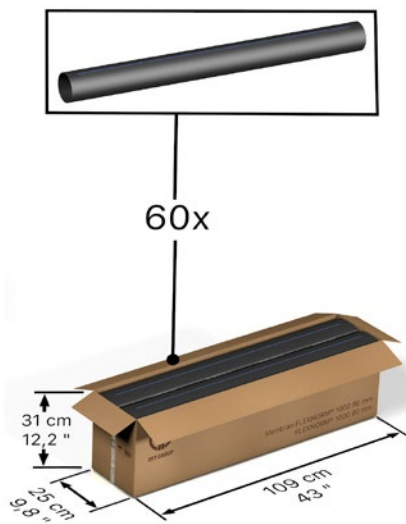

Packaging and Shipping: Diffuser Membranes

Diffuser membranes are packed in eco-friendly boxes made from recycled paper and shipped on pallets.

Customs tariff number:
84219990

Packaging dimensions:

Shipping dimensions:

Product	Pieces per Box	Dimensions per Box	Weight Full Box	Type of Pallet	Boxes per Pallet	Pieces per Pallet	Dimensions Full Pallet	Shipping Weight Full Pallet
FLEXNORM® 1000 90 mm	60	L 109 x W 25 x H 31 cm L 43 x W 9.8 x H 12.2 inch	42 kg 92.59 lbs	EU Pallet (25 kg/55.12 lbs)	9	540 pcs.	L 120 x W 80 x H 110 cm L 47.2 x W 31.5 x H 43.3 inch	401 kg 884.05 lbs

Product	Pieces per Box	Dimensions per Box	Weight Full Box	Type of Pallet	Boxes per Pallet	Pieces per Pallet	Dimensions Full Pallet	Shipping Weight Full Pallet
FLEXNORM® 1000	80	L 109 x W 25 x H 31 cm L 43 x W 9.8 x H 12.2 inch	42 kg 92.59 lbs	EU Pallet (25 kg/55.12 lbs)	9	720 pcs.	L 120 x W 80 x H 110 cm L 47.2 x W 31.5 x H 43.3 inch	403 kg 888.46 lbs

Customs tariff number:
84219990

Packaging dimensions:

Shipping dimensions:

Product	Pieces per Box	Dimensions per Box	Weight Full Box	Type of Pallet	Boxes per Pallet	Pieces per Pallet	Dimensions Full Pallet	Shipping Weight Full Pallet
FLEXNORM® 750	80	L 84 x W 25 x H 31 cm L 33.1 x W 9.8 x H 12.2 inch	32 kg 70.55 kg	EU Pallet (25 kg/55.12 lbs)	9	720 pcs.	L 120 x W 80 x H 110 cm L 47.2 x W 31.5 x H 43.3 inch	313 kg 690.05 kg