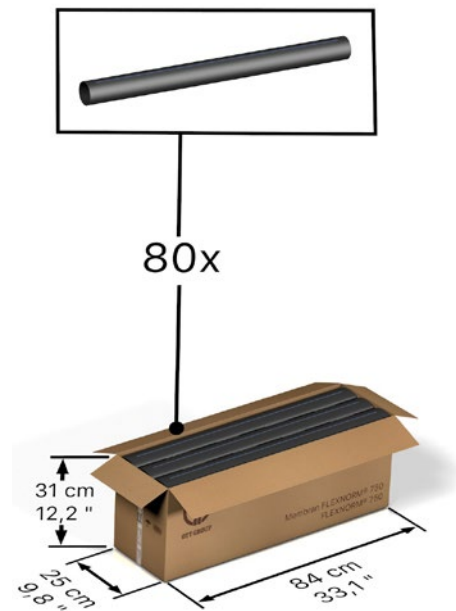

Product	Pieces per Box	Dimensions per Box	Weight Full Box	Type of Pallet	Boxes per Pallet	Pieces per Pallet	Dimensions Full Pallet	Shipping Weight Full Pallet
FLEXNORM® 1000	80	L 109 x W 25 x H 31 cm L 43 x W 9.8 x H 12.2 inch	42 kg 92.59 lbs	EU Pallet (25 kg/55.12 lbs)	9	720 pcs.	L 120 x W 80 x H 110 cm L 47.2 x W 31.5 x H 43.3 inch	403 kg 888.46 lbs

Customs tariff number:
84219990

Packaging dimensions:

Shipping dimensions:

Product	Pieces per Box	Dimensions per Box	Weight Full Box	Type of Pallet	Boxes per Pallet	Pieces per Pallet	Dimensions Full Pallet	Shipping Weight Full Pallet
FLEXNORM® 750	80	L 84 x W 25 x H 31 cm L 33.1 x W 9.8 x H 12.2 inch	32 kg 70.55 kg	EU Pallet (25 kg/55.12 lbs)	9	720 pcs.	L 120 x W 80 x H 110 cm L 47.2 x W 31.5 x H 43.3 inch	313 kg 690.05 kg