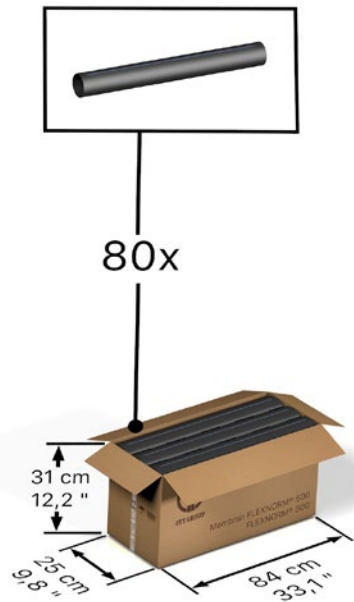

Customs tariff number:
84219990

Packaging dimensions:

Shipping dimensions:

Product	Pieces per Box	Dimensions per Box	Weight Full Box	Type of Pallet	Boxes per Pallet	Pieces per Pallet	Dimensions Full Pallet	Shipping Weight Full Pallet
FLEXNORM® 750	80	L 84 x W 25 x H 31 cm L 33.1 x W 9.8 x H 12.2 inch	32 kg 70.55 kg	EU Pallet (25 kg/55.12 lbs)	9	720 pcs.	L 120 x W 80 x H 110 cm L 47.2 x W 31.5 x H 43.3 inch	313 kg 690.05 kg

Product	Pieces per Box	Dimensions per Box	Weight Full Box	Type of Pallet	Boxes per Pallet	Pieces per Pallet	Dimensions Full Pallet	Shipping Weight Full Pallet
FLEXNORM® 500	80	L 59 x W 25 x H 31 cm L 33.1 x W 9.8 x H 12.2 inch	23 kg 50.71 lbs	EU Pallet (25 kg/55.12 lbs)	18	1440 pcs.	L 120 x W 80 x H 110 cm L 47.2 x W 31.5 x H 43.3 inch	439 kg 967.83 lbs