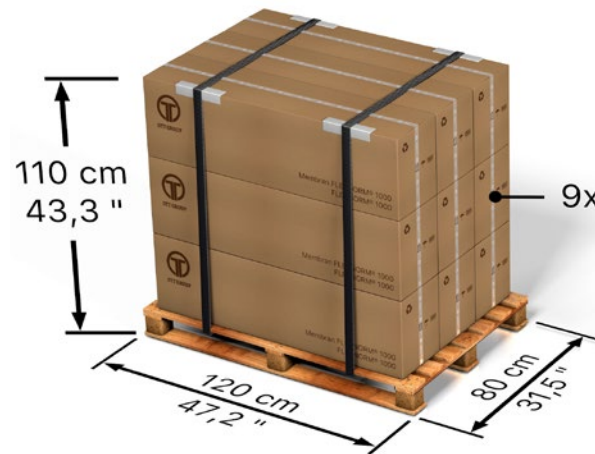

Packaging and Shipping: Diffuser Membranes

Diffuser membranes are packed in eco-friendly boxes made from recycled paper and shipped on pallets.

Customs tariff number:
84219990

Packaging dimensions:

Shipping dimensions:

Product	Pieces per Box	Dimensions per Box	Weight Full Box	Type of Pallet	Boxes per Pallet	Pieces per Pallet	Dimensions Full Pallet	Shipping Weight Full Pallet
FLEXNORM® 1000	80	L 109 x W 25 x H 31 cm L 43 x W 9.8 x H 12.2 inch	42 kg 92.59 lbs	EU Pallet (25 kg/55.12 lbs)	9	720 pcs.	L 120 x W 80 x H 110 cm L 47.2 x W 31.5 x H 43.3 inch	403 kg 888.46 lbs

EXTRA packing allows to double the number of pieces per pallet