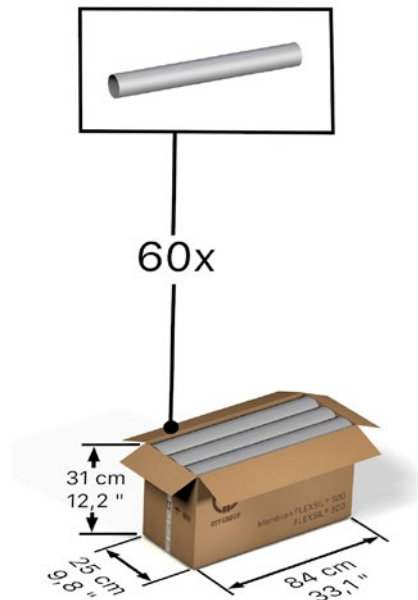

Customs tariff number:
84219990

Packaging dimensions:

Shipping dimensions:

Product	Pieces per Box	Dimensions per Box	Weight Full Box	Type of Pallet	Boxes per Pallet	Pieces per Pallet	Dimensions Full Pallet	Shipping Weight Full Pallet
FLEXSIL® 750	60	L 84 x W 25 x H 31 cm L 33.1 x W 9.8 x H 12.2 inch	23 kg 50.71 lbs	EU Pallet (25 kg/55.12 lbs)	9	540 pcs.	L 120 x W 80 x H 110 cm L 47.2 x W 31.5 x H 43.3 inch	232 kg 511.47 lbs

Product	Pieces per Box	Dimensions per Box	Weight Full Box	Type of Pallet	Boxes per Pallet	Pieces per Pallet	Dimensions Full Pallet	Shipping Weight Full Pallet
FLEXSIL® 500	60	L 59 x W 25 x H 31 cm L 33.1 x W 9.8 x H 12.2 inch	17 kg 37.48 lbs	EU Pallet (25 kg/55.12 lbs)	18	1080 pcs.	L 120 x W 80 x H 110 cm L 47.2 x W 31.5 x H 43.3 inch	331 kg 729.73 lbs