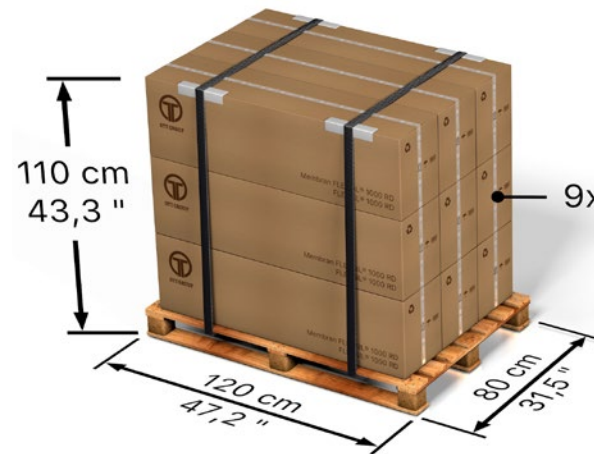

Packaging and Shipping: Diffuser Membranes

Diffuser membranes are packed in eco-friendly boxes made from recycled paper and shipped on pallets.

Customs tariff number:
84219990

Packaging dimensions:

Shipping dimensions:

Product	Pieces per Box	Dimensions per Box	Weight Full Box	Type of Pallet	Boxes per Pallet	Pieces per Pallet	Dimensions Full Pallet	Shipping Weight Full Pallet
FLEXSIL® 1000 RD	80	L 109 x W 25 x H 31 cm L 43 x W 9.8 x H 12.2 inch	32 kg 70.55 lbs	EU Pallet (25 kg/55.12 lbs)	9	720 pcs.	L 120 x W 80 x H 110 cm L 47.2 x W 31.5 x H 43.3 inch	313 kg 690.05 lbs

EXTRA packing allows to double the number of pieces per pallet