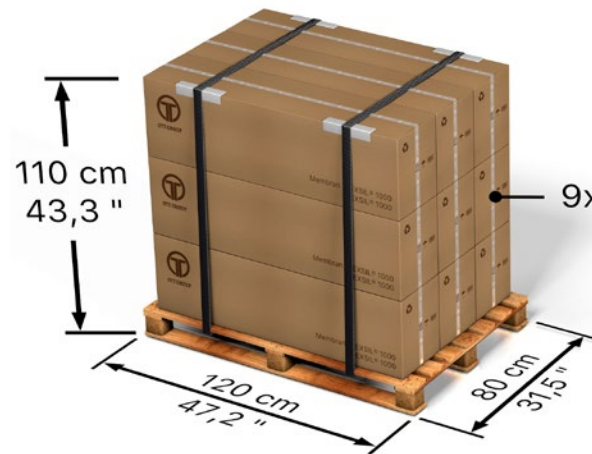

Packaging and Shipping: Diffuser Membranes

Diffuser membranes are packed in eco-friendly boxes made from recycled paper and shipped on pallets.

Customs tariff number:
84219990

Packaging dimensions:

Shipping dimensions:

Product	Pieces per Box	Dimensions per Box	Weight Full Box	Type of Pallet	Boxes per Pallet	Pieces per Pallet	Dimensions Full Pallet	Shipping Weight Full Pallet
FLEXSIL® 1000	60	L 109 x W 25 x H 31 cm L 43 x W 9.8 x H 12.2 inch	29 kg 63.93 lbs	EU Pallet (25 kg/55.12 lbs)	9	540 pcs.	L 120 x W 80 x H 110 cm L 47.2 x W 31.5 x H 43.3 inch	286 kg 630.52 lbs

EXTRA packing allows to double the number of pieces per pallet