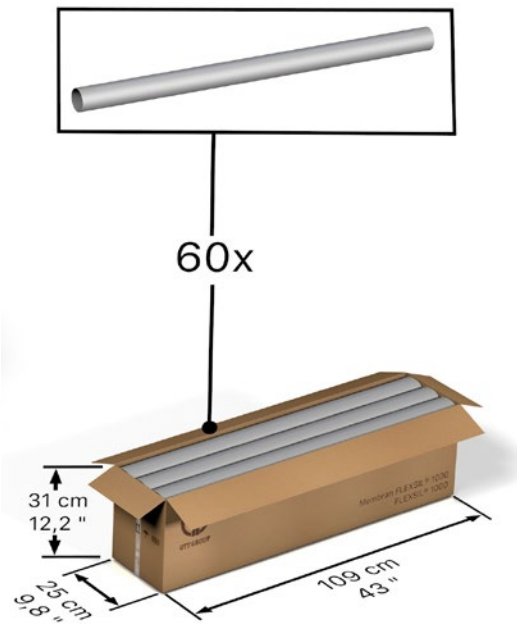

Packaging and Shipping: Diffuser Membranes

Diffuser membranes are packed in eco-friendly boxes made from recycled paper and shipped on pallets.

Customs tariff number:
84219990

Packaging dimensions:

Shipping dimensions:

Product	Pieces per Box	Dimensions per Box	Weight Full Box	Type of Pallet	Boxes per Pallet	Pieces per Pallet	Dimensions Full Pallet	Shipping Weight Full Pallet
FLEXSIL® 1000	60	L 109 x W 25 x H 31 cm L 43 x W 9.8 x H 12.2 inch	29 kg 63.93 lbs	EU Pallet (25 kg/55.12 lbs)	9	540 pcs.	L 120 x W 80 x H 110 cm L 47.2 x W 31.5 x H 43.3 inch	286 kg 630.52 lbs

EXTRA packing allows to double the number of pieces per pallet